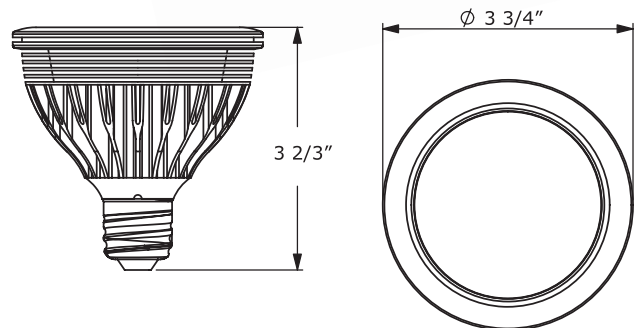

Dimensions