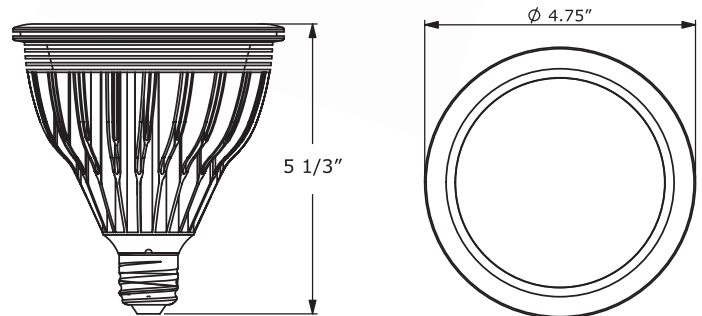

Dimensions