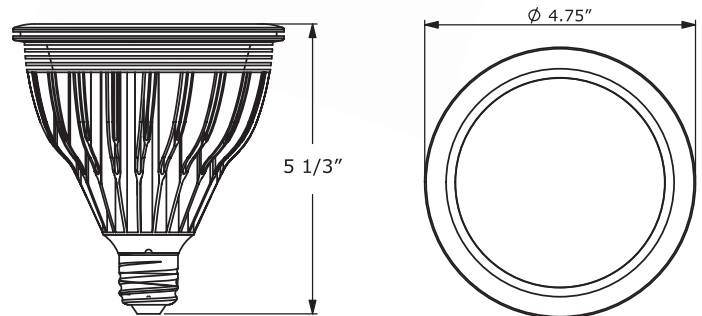

## Product Specifications

LED Type	High-Power 1W LEDs
LED Brand	Cree, Philips, or Seoul
Socket Type	E26 Medium Socket
Power Requirement	120 / 240 VAC (50 / 60 Hz)
Power Consumption	16 Watts
Number of LEDs	9
Hours	50,000 Hrs Maintenance-Free
Beam Angles	25°, 40°, 60°
Color Temperatures	3000K, 4300K, 6000K
Color Rendering Index	75
Rating	Indoor / Outdoor Applications
Housing	Optimized Heat Dissipating Aluminum, Machine-Cut & Satin-Anodized
Lumen Maintenance	70% of Original Light Output @ 50K Hrs
Operating Temp	-40°F (-40°C) to 104°F (40°C)
Warranty	3 Years
Certification	UL Listed (U.S. & Canada) RoHS Compliant

## Dimensions