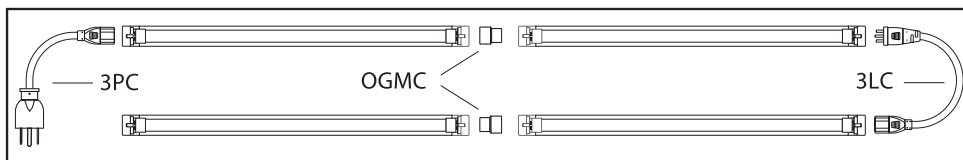

High Performance Linkable Fluorescent Fixtures

Project Name: _____

Catalog No.: _____

Date: _____

Ordering Information (Accessories)

Link Cords

3LC02	2"	Inch Link Cord White
3LC06	6"	Inch Link Cord White
3LC12	12"	Inch Link Cord White
3LC24	24"	Inch Link Cord White
3LC36	36"	Inch Link Cord White
3LC72	72"	Inch Link Cord White
3LC02BLK	2"	Inch Link Cord Black
3LC06BLK	6"	Inch Link Cord Black
3LC12BLK	12"	Inch Link Cord Black
3LC24BLK	24"	Inch Link Cord Black
3LC36BLK	36"	Inch Link Cord Black
3LC72BLK	72"	Inch Link Cord Black
3LC06R	6"	Inch Link Cord Right Angle White
3LC12R	12"	Inch Link Cord Right Angle White
3LC24R	24"	Inch Link Cord Right Angle White
3LC36R	36"	Inch Link Cord Right Angle White
3LC72R	72"	Inch Link Cord Right Angle White

Power Cords

3PC3	3'	Foot Power Cord White
3PC6	6'	Foot Power Cord White
3PC12	12'	Foot Power Cord White
3PC3BLK	3'	Foot Power Cord Black
3PC6BLK	6'	Foot Power Cord Black
3PC12BLK	12'	Foot Power Cord Black
3PC6SW	6'	Foot Power Cord w/ Switch White
3PC12SW	12'	Foot Power Cord w/ Switch White
3PT18	18"	Inch Hard-wire Pigtail White
3PT36	36"	Inch Hard-wire Pigtail White
3PT18BLK	18"	Inch Hard-wire Pigtail Black
3PT36BLK	36"	Inch Hard-wire Pigtail Black

Miscellaneous

JBSC	Junction Box (2.25" x 4" x 1.4" - W x L x H)
MBS	2 Mounting Brackets w/ Screws (included with fixture)
OGMC	Modular Connector (included with fixture)
OGSW1	Modular On/Off Rocker Switch

www.antareshlighting.com