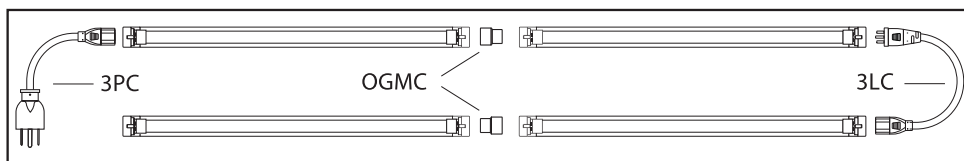

Project Name: _____

Catalog No.: _____

Date: _____

High Performance Linkable Fluorescent Fixtures

Ordering Information (Accessories)

Link Cords

3LC02	2"	Inch Link Cord White
3LC06	6"	Inch Link Cord White
3LC12	12"	Inch Link Cord White
3LC24	24"	Inch Link Cord White
3LC36	36"	Inch Link Cord White
3LC72	72"	Inch Link Cord White
3LC02BLK	2"	Inch Link Cord Black
3LC06BLK	6"	Inch Link Cord Black
3LC12BLK	12"	Inch Link Cord Black
3LC24BLK	24"	Inch Link Cord Black
3LC36BLK	36"	Inch Link Cord Black
3LC72BLK	72"	Inch Link Cord Black
3LC06R	6"	Inch Link Cord Right Angle White
3LC12R	12"	Inch Link Cord Right Angle White
3LC24R	24"	Inch Link Cord Right Angle White
3LC36R	36"	Inch Link Cord Right Angle White
3LC72R	72"	Inch Link Cord Right Angle White

Power Cords

3PC3	3'	Foot Power Cord White
3PC6	6'	Foot Power Cord White
3PC12	12'	Foot Power Cord White
3PC3BLK	3'	Foot Power Cord Black
3PC6BLK	6'	Foot Power Cord Black
3PC12BLK	12'	Foot Power Cord Black
3PC6SW	6'	Foot Power Cord w/ Switch White
3PC12SW	12'	Foot Power Cord w/ Switch White
3PT18	18"	Inch Hard-wire Pigtail White
3PT36	36"	Inch Hard-wire Pigtail White
3PT18BLK	18"	Inch Hard-wire Pigtail Black
3PT36BLK	36"	Inch Hard-wire Pigtail Black

Miscellaneous

JBSC	Junction Box (2.25" x 4" x 1.4" - W x L x H)
MBS	2 Mounting Brackets w/ Screws (included with fixture)
OGMC	Modular Connector (included with fixture)
OGSW1	Modular On/Off Rocker Switch