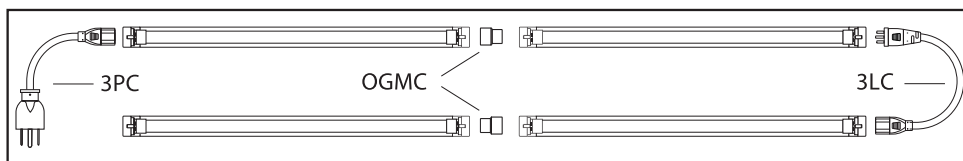

High Performance Linkable Fluorescent Fixtures

Project Name: _____

Catalog No.: _____

Date: _____

Ordering Information (Accessories)

Link Cords

3LC02	2"	Inch Link Cord White
3LC06	6"	Inch Link Cord White
3LC12	12"	Inch Link Cord White
3LC24	24"	Inch Link Cord White
3LC36	36"	Inch Link Cord White
3LC72	72"	Inch Link Cord White
3LC02BLK	2"	Inch Link Cord Black
3LC06BLK	6"	Inch Link Cord Black
3LC12BLK	12"	Inch Link Cord Black
3LC24BLK	24"	Inch Link Cord Black
3LC36BLK	36"	Inch Link Cord Black
3LC72BLK	72"	Inch Link Cord Black
3LC06R	6"	Inch Link Cord Right Angle White
3LC12R	12"	Inch Link Cord Right Angle White
3LC24R	24"	Inch Link Cord Right Angle White
3LC36R	36"	Inch Link Cord Right Angle White
3LC72R	72"	Inch Link Cord Right Angle White

Power Cords

3PC3	3'	Foot Power Cord White
3PC6	6'	Foot Power Cord White
3PC12	12'	Foot Power Cord White
3PC3BLK	3'	Foot Power Cord Black
3PC6BLK	6'	Foot Power Cord Black
3PC12BLK	12'	Foot Power Cord Black
3PC6SW	6'	Foot Power Cord w/ Switch White
3PC12SW	12'	Foot Power Cord w/ Switch White
3PT18	18"	Inch Hard-wire Pigtail White
3PT36	36"	Inch Hard-wire Pigtail White
3PT18BLK	18"	Inch Hard-wire Pigtail Black
3PT36BLK	36"	Inch Hard-wire Pigtail Black

Miscellaneous

JBSC	Junction Box (2.25" x 4" x 1.4" - W x L x H)
MBS	2 Mounting Brackets w/ Screws (included with fixture)
OGMC	Modular Connector (included with fixture)
OGSW1	Modular On/Off Rocker Switch